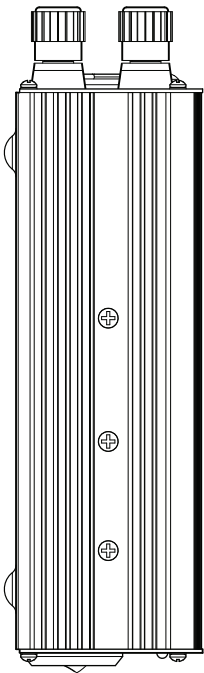

TECHNICAL DRAWINGS

MW1204 400W Modified Sinewave Power Inverter (120Vac)

SIDE VIEW

TOP VIEW

SIDE VIEW

PLAN VIEW

All specifications subject to change without notice.