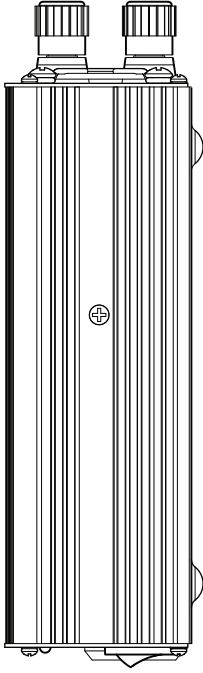

TECHNICAL DRAWINGS

MW1204 400W Modified Sinewave Power Inverter (120Vac)

SIDE VIEW

TOP VIEW

SIDE VIEW

PLAN VIEW

All specifications subject to change without notice.