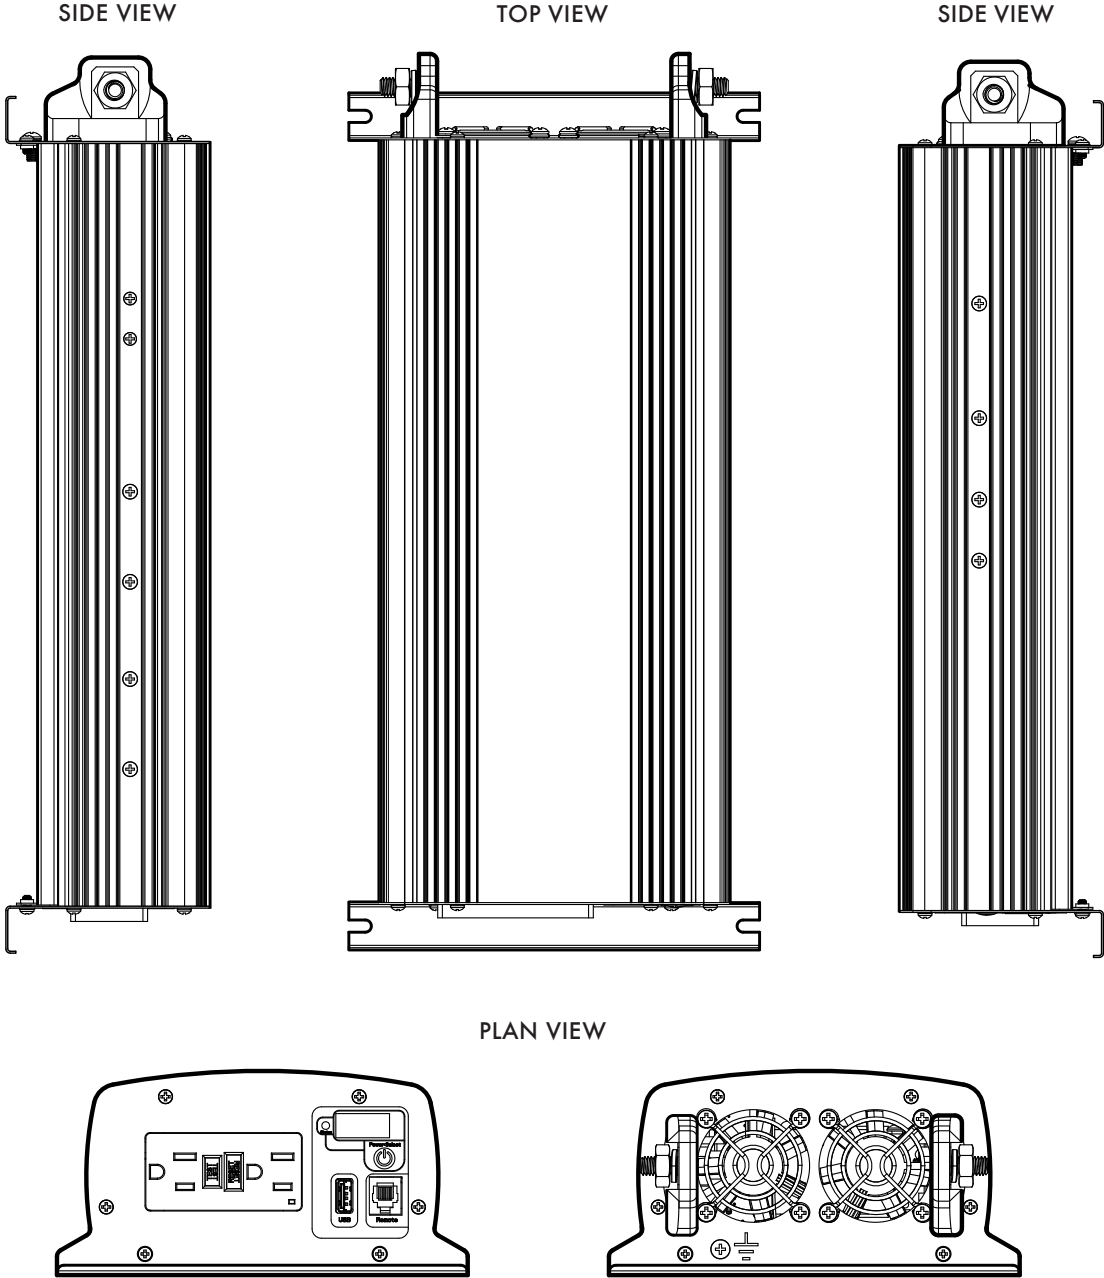

**TECHNICAL DRAWINGS**

**MW1215** 1500W Modified Sinewave Power Inverter (120Vac)

All specifications subject to change without notice.