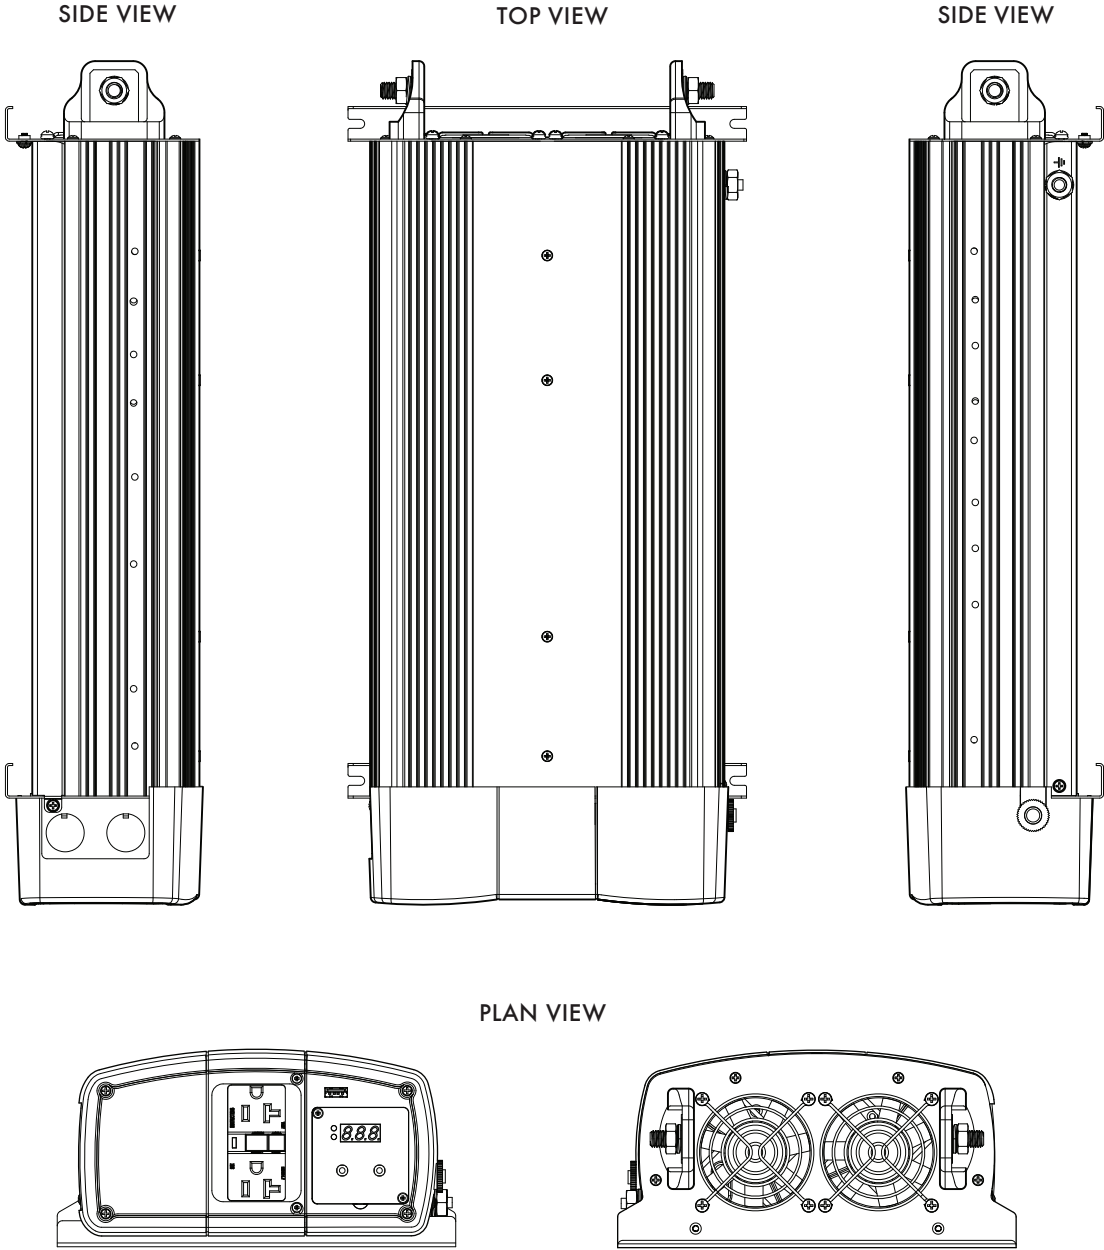

**TECHNICAL DRAWINGS**

**MW1230** 3000W Modified Sinewave Power Inverter (120Vac)

All specifications subject to change without notice.